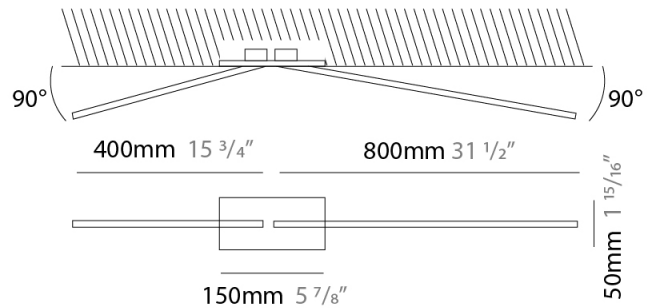

GENERAL

Series: Spillo
 Subseries: Spillo Vertical
 Brand: Icone
 Division: Design
 Mounting Type: Suspension
 Mounting Location: Ceiling
 Subcategory: Ambient

PHYSICAL

Shape: Rectangle
 Height (mm): 1700
 Height (in): 66 ¹⁵/₁₆
 Max. Overall Height (mm): 3000
 Max. Overall Height (in): 118 ¹/₈
 Light Distribution: Direct / Indirect
 Fixture Finish: WHI / CHR / BGD
 Fixture Material: Brass

GENERAL

Series: Spillo
 Subseries: Spillo 2 Rod
 Brand: Icone
 Division: Design
 Mounting Type: Recessed
 Mounting Location: Ceiling
 Subcategory: Ambient

PHYSICAL

Shape: Rectangle
 Length (mm): 50
 Length (in): 1 ¹⁵/₁₆
 Width (mm): 1200
 Width (in): 47 ¹/₄
 Height (mm): 800
 Height (in): 31 ¹/₂
 Light Distribution: Adjustable
 Fixture Finish: WHI / BLK / CHR / BGD
 Fixture Material: Brass

LED

Color Temperature (°K): 2700 / 3000
 Nominal Lumen (lm): 1320
 CRI: >90 CRI
 Lamp Life (hrs): 50000

OPTICAL

Adjustability: Tilt 90°

RATINGS AND CERTIFICATIONS

Certified By: Certified for North American Standards
 IP rating: IP20