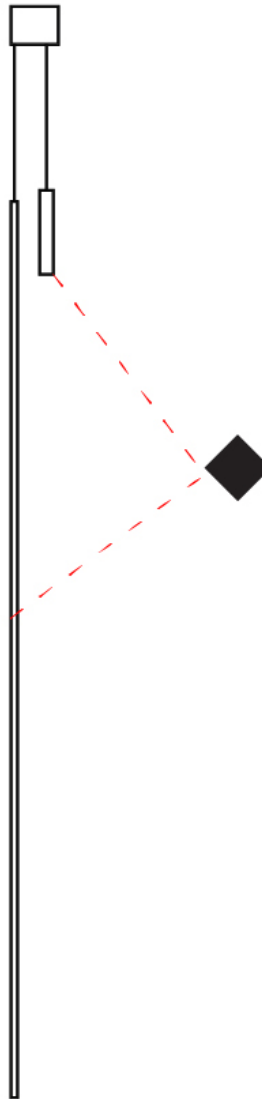

PROJECT
TYPE
SPECIFIER
QUANTITY
DATE

SPILLO VERTICAL SUSPENSION

D42051- -
 base number Color Finish
 Temperature Options

- To build a product code in our configurator select the specify button on the base model # product page
- To build a manual product code on this datasheet choose from the options listed below in blue font and add the suffix to the base model #

GENERAL

Series: Spillo
 Subseries: Spillo Vertical
 Brand: Icone
 Division: Design
 Mounting Type: Suspension
 Mounting Location: Ceiling
 Subcategory: Ambient

PHYSICAL

Shape: Rectangle
 Height (mm): 1700
 Height (in): 66 ¹⁵/₁₆
 Max. Overall Height (mm): 3000
 Max. Overall Height (in): 118 ¹/₈
 Light Distribution: Direct / Indirect
 Fixture Finish: WHI / CHR / BGD
 Fixture Material: Brass

25mm 1"

SPILLO VERTICAL SUSPENSION

D42051-

PROJECT

TYPE

SPECIFIER

QUANTITY

DATE

GENERAL

Series: Spillo
 Subseries: Spillo 2 Rod
 Brand: Icone
 Division: Design
 Mounting Type: Recessed
 Mounting Location: Ceiling
 Subcategory: Ambient

PHYSICAL

Shape: Rectangle
 Length (mm): 50
 Length (in): 1 ¹⁵/₁₆
 Width (mm): 600
 Width (in): 23 ⁵/₆
 Height (mm): 400
 Height (in): 15 ³/₄
 Light Distribution: Adjustable
 Fixture Finish: WHI / BLK / CHR / BGD
 Fixture Material: Brass