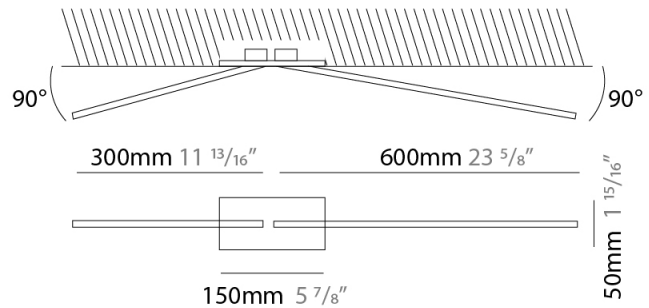

GENERAL

Series: Spillo
 Subseries: Spillo Vertical
 Brand: Icone
 Division: Design
 Mounting Type: Suspension
 Mounting Location: Ceiling
 Subcategory: Ambient

PHYSICAL

Shape: Rectangle
 Height (mm): 1700
 Height (in): 66 ¹⁵/₁₆
 Max. Overall Height (mm): 3000
 Max. Overall Height (in): 118 ¹/₈
 Light Distribution: Direct / Indirect
 Fixture Finish: WHI / CHR / BGD
 Fixture Material: Brass

GENERAL

Series: Spillo
 Subseries: Spillo 2 Rod
 Brand: Icone
 Division: Design
 Mounting Type: Recessed
 Mounting Location: Ceiling
 Subcategory: Ambient

PHYSICAL

Shape: Rectangle
 Length (mm): 50
 Length (in): 1 ¹⁵/₁₆
 Width (mm): 900
 Width (in): 35 ⁷/₁₆
 Height (mm): 600
 Height (in): 23 ⁵/₈
 Light Distribution: Adjustable
 Fixture Finish: WHI / BLK / CHR / BGD
 Fixture Material: Brass

LED

Color Temperature (°K): 2700 / 3000
 Nominal Lumen (lm): 990
 CRI: >90 CRI
 Lamp Life (hrs): 50000

OPTICAL

Adjustability: Tilt 90°

RATINGS AND CERTIFICATIONS

Certified By: Certified for North American Standards
 IP rating: IP20